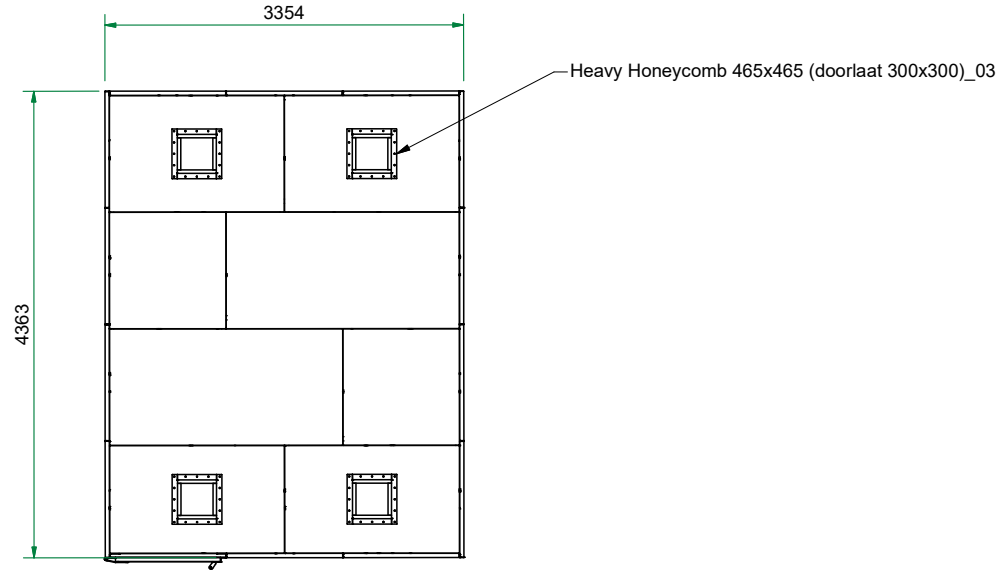

Title : Faraday cage 3x4 3272x4445		Scale 1 : 50	Designed : RvdB	Checked :	
Projectname : Faraday cage 4x3 4363x3354			Date : 9-3-2023	Date :	
Client:		Projection 	A3 Page	Project number:	Rev. 00
Holland Shielding Systems BV WWW.HOLLANDSHIELDING.COM TELEFOON : +31 78 204 9000 FAX : +31 78 204 9008 E-MAIL : INFO@HOLLANDSHIELDING.COM				Drawing number	
			1 of 1	PF - 4x3 - 4363x3354